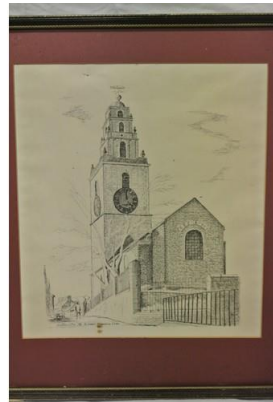

€200-€300

217. Terence Attridge Williams 'Still life' oil on board, 29x39cm, signed

€100-€200

201. Irish school 'Woodland scene' oil on board 41x32cm

€60-€100

205. A Staunton 'St Annes, Shandon, Cork' 40x35cm signed